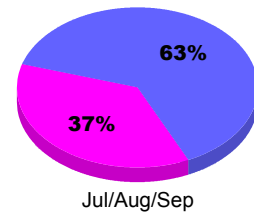

Membership Results
2012-2013

Membership
2011-2012

Month	Net Memb Goal	Actual New Memb	Actual Dropped Memb	Gain/Loss of Memb	Gain/Loss of Memb
Jul/Aug/Sep		40	-98	-58	-4
Totals		40	-98	-58	-4

Membership Results 2012-2013

Goal, New, Dropped, Gain/Loss

Comparison of Membership Gain/Loss

Current Year Compared to the Previous Year

Gender Comparison 2012-2013

Jul/Aug/Sep

Male Female