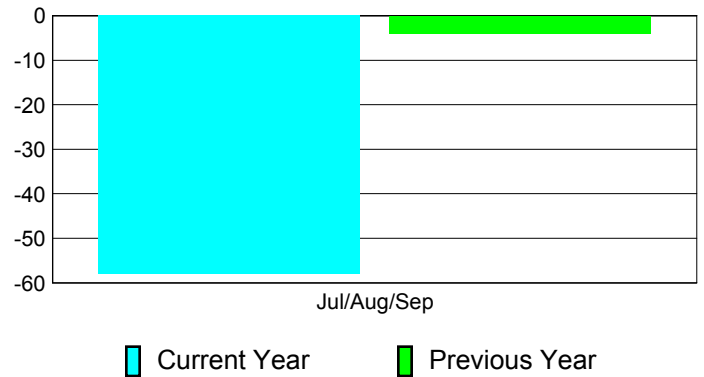

Membership Results
2012-2013

Membership
2011-2012

Month	Net Memb Goal	Actual New Memb	Actual Dropped Memb	Gain/Loss of Memb	Gain/Loss of Memb
Jul/Aug/Sep		40	-98	-58	-4
Totals		40	-98	-58	-4

Membership Results 2012-2013

Goal, New, Dropped, Gain/Loss

Comparison of Membership Gain/Loss

Current Year Compared to the Previous Year

Gender Comparison 2012-2013

Jul/Aug/Sep

Male Female