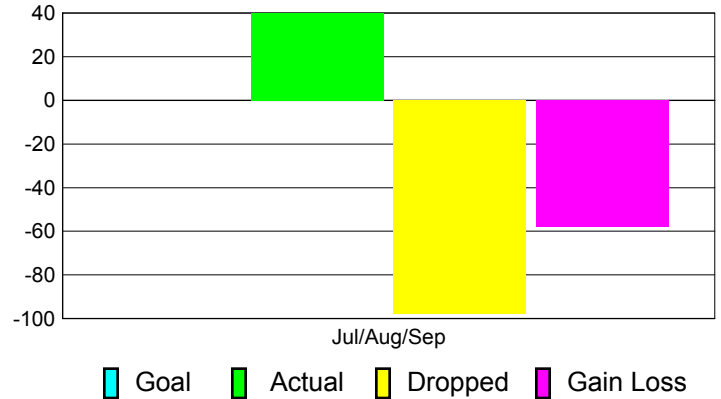

Membership Results 2012-2013

Goal, New, Dropped, Gain/Loss

Comparison of Membership Gain/Loss

Current Year Compared to the Previous Year